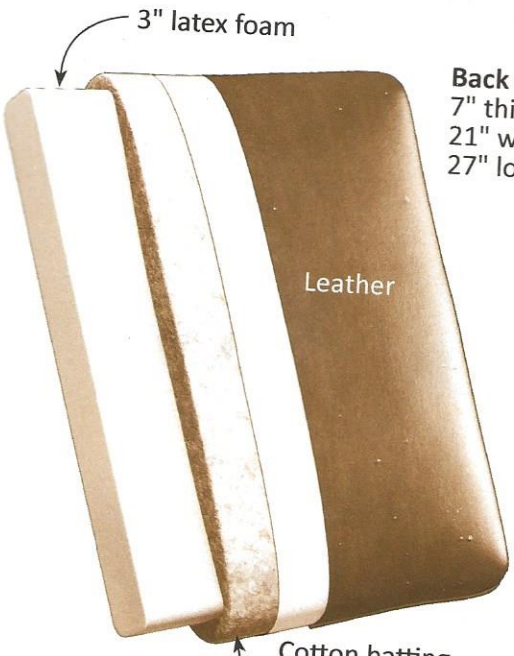

CUSHION CUTAWAYS

SEAT CUSHION DECK EXPLODED

Back cushion:
7" thick
21" wide
27" long

Seat cushion:
8 1/2" thick
22" wide
24" long

This project first
in **WOODCRAFT**
Issue 55, Oct/Nov