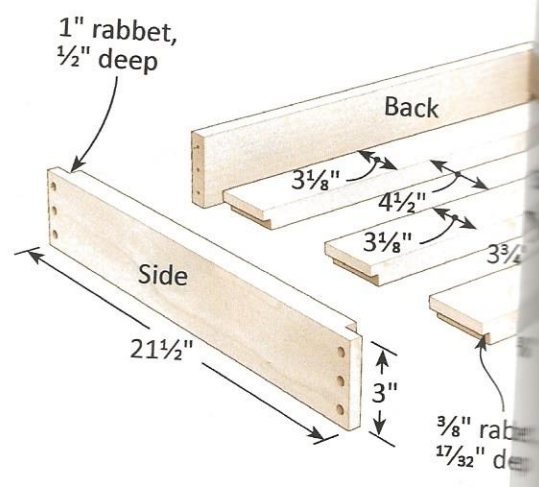

CUSHION CUTAWAYS

SEAT CUSHION DECK EXPLODED

Back cushion:
7" thick
21" wide
27" long

Seat cushion:
8 1/2" thick
22" wide
24" long

This project first
in **WOODCRAFT**
Issue 55, Oct/Nov