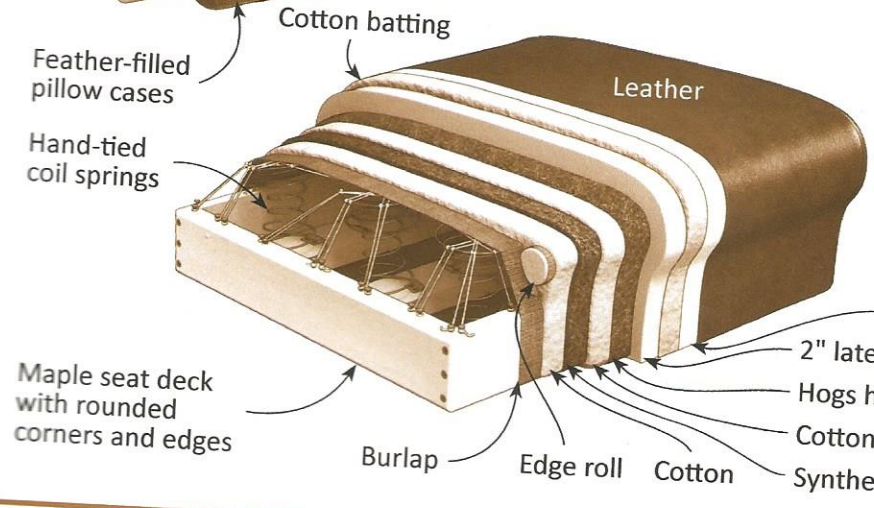

CUSHION CUTAWAYS

SEAT CUSHION DECK EXPLODED

Back cushion:
7" thick
21" wide
27" long

Seat cushion:
8 1/2" thick
22" wide
24" long

This project first
in **WOODCRAFT**
Issue 55, Oct/Nov